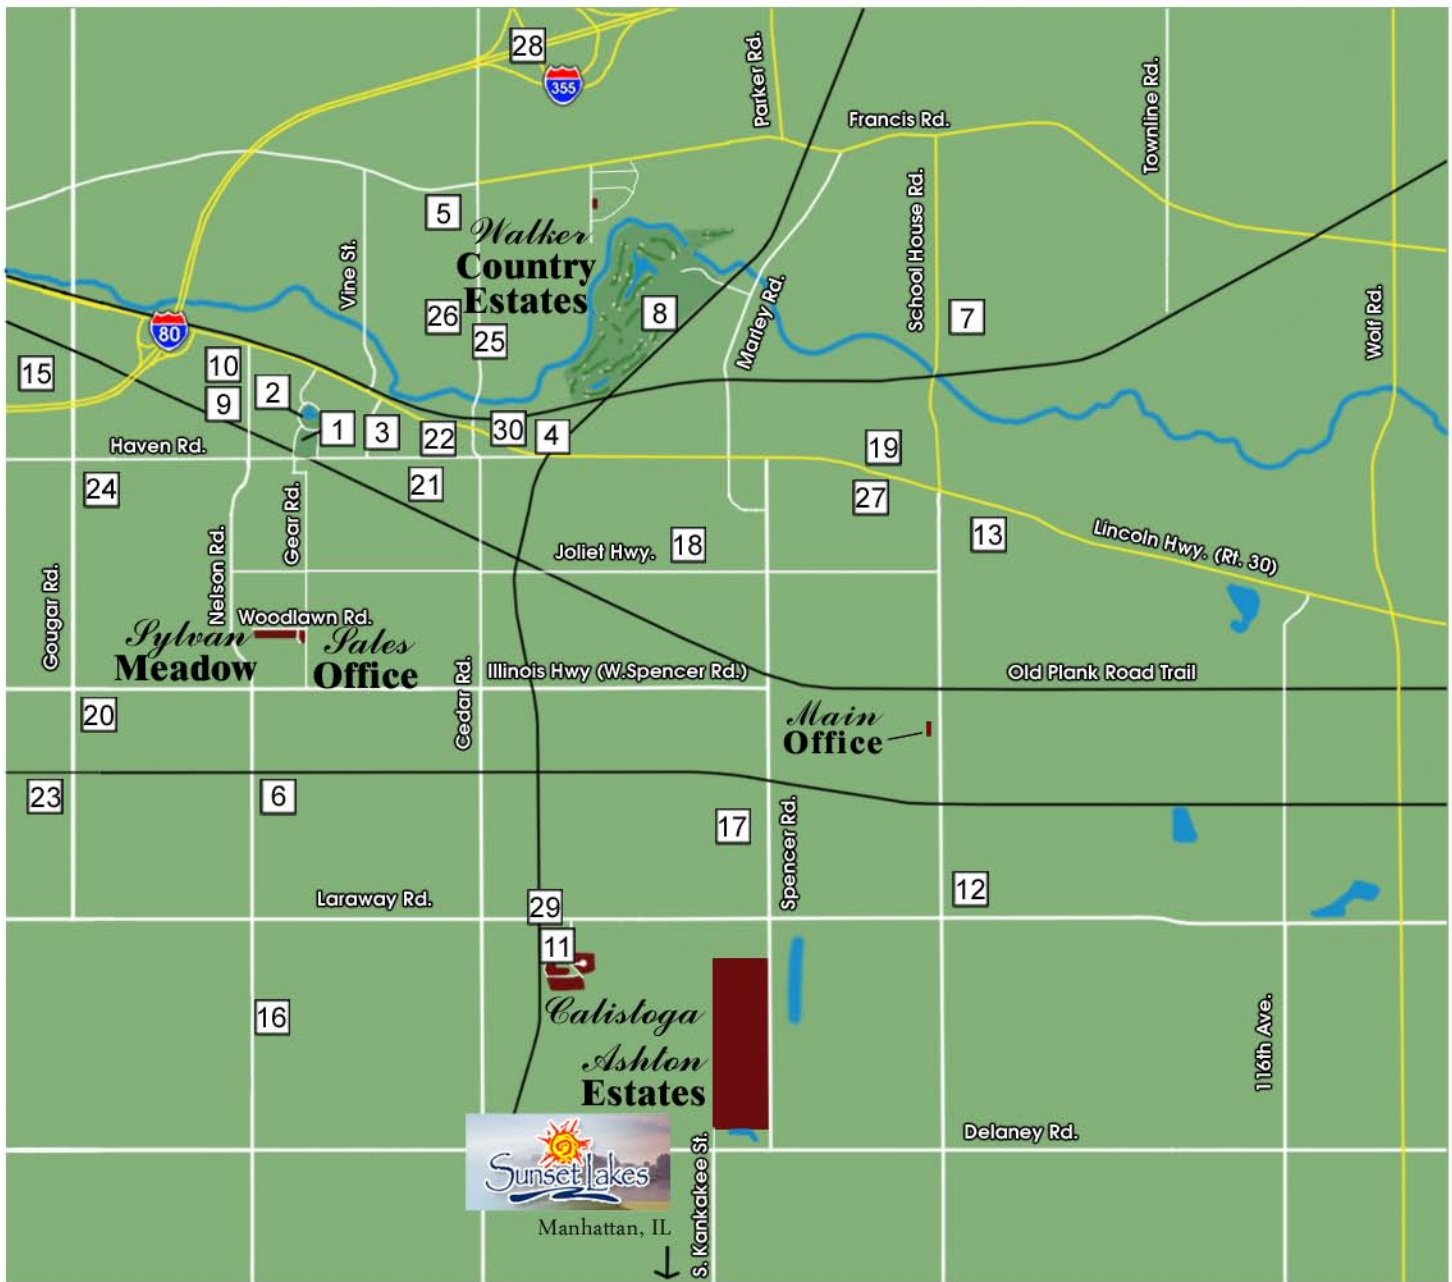

New Lenox Area Location Map

© Camelot Homes, Inc.

PUBLIC SERVICE

1. Village Hall
Police Department
Library
2. Bandshell & Amphitheater
Fishing Pier
Pergola & Formal Garden
Park District
3. Post Office
4. Fire Station #1
5. Fire Station #2
6. Fire Station #3
7. Fire Station #4

RECREATION & SHOPPING

8. Sanctuary Golf Course

9. AMC Movie Theater

10. Jewel-Osco
11. Calistoga Plaza
featuring Berkot's Foods
12. Jewel-Osco
13. Bluestone Commons
featuring Target & Lowe's
14. Walmart

SCHOOLS

15. Cherry Hill Kindergarten
16. Nelson Ridge 1-3
and Nelson Prairie 4-6
17. Spencer Crossing
18. Martino Junior High
19. Lincoln-Way Central
20. Lincoln-Way West

CHURCHES

21. St. Jude
22. United Methodist
23. Crossroads Community
24. New Life
25. Trinity Lutheran
26. Church of the Nazarene
27. Peace Lutheran

TRANSPORTATION

28. NEW I-355 extension
29. Southwest Line Metra
30. Rock Island Metra