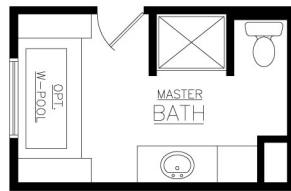

The Brittany

MAIN FLOOR PLAN

OPTIONAL MASTER BATH

Visit Our Web Site at
www.Camelot-Homes.com

Camelot Homes
New Lenox, IL 60451
(815) 485-1100 Sales Office