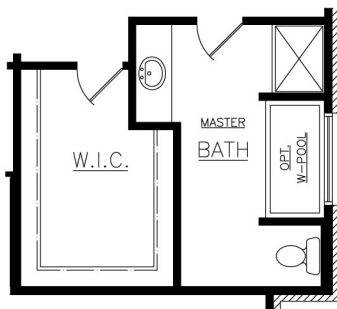

The Bristol

MAIN FLOOR PLAN

OPTIONAL MASTER BATH

Visit Our Web Site at www.Camelot-Homes.com

Camelot Homes
New Lenox, IL 60451
(815) 485-1100 Sales Office