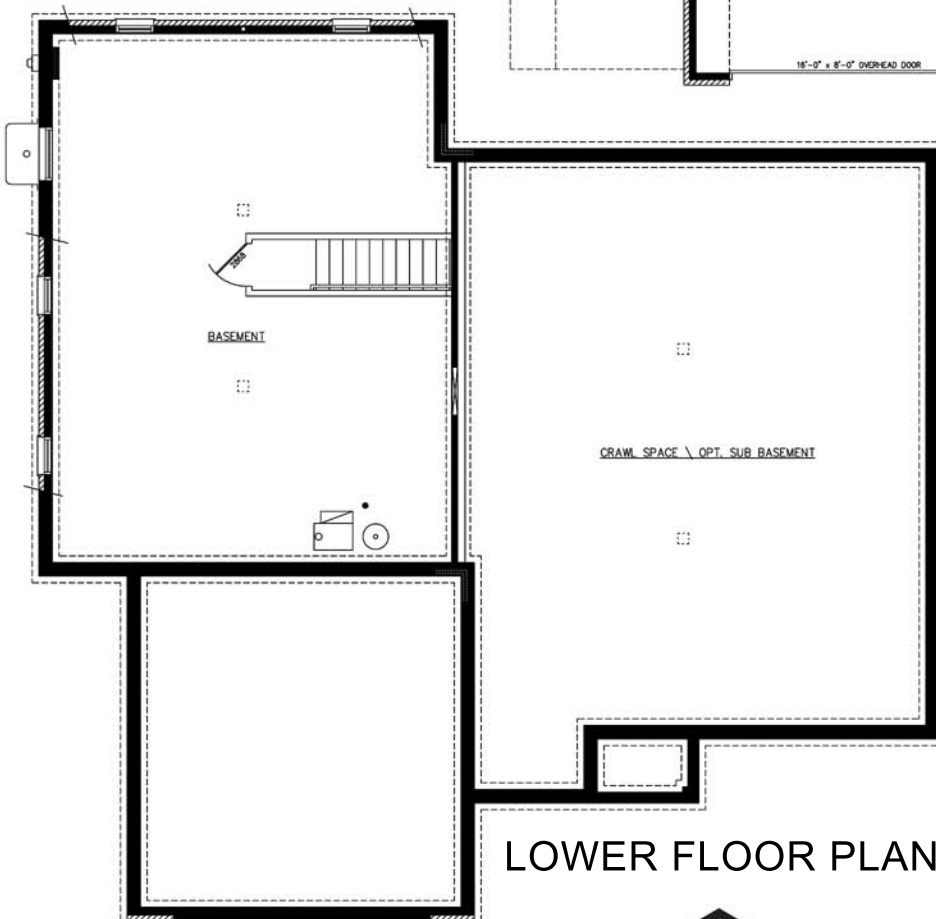

The Brentwood

MAIN FLOOR PLAN

LOWER FLOOR PLAN

OPTIONAL MASTER BATH

Visit Our Web Site at www.Camelot-Homes.com

Camelot Homes
New Lenox, IL 60451
(815) 485-1100 Sales Office