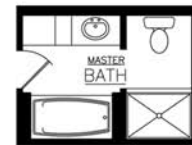

The Brentwood

MAIN FLOOR PLAN

LOWER FLOOR PLAN

OPTIONAL MASTER BATH

Visit Our Web Site at www.Camelot-Homes.com

Camelot Homes
New Lenox, IL 60451
(815) 485-1100 Sales Office